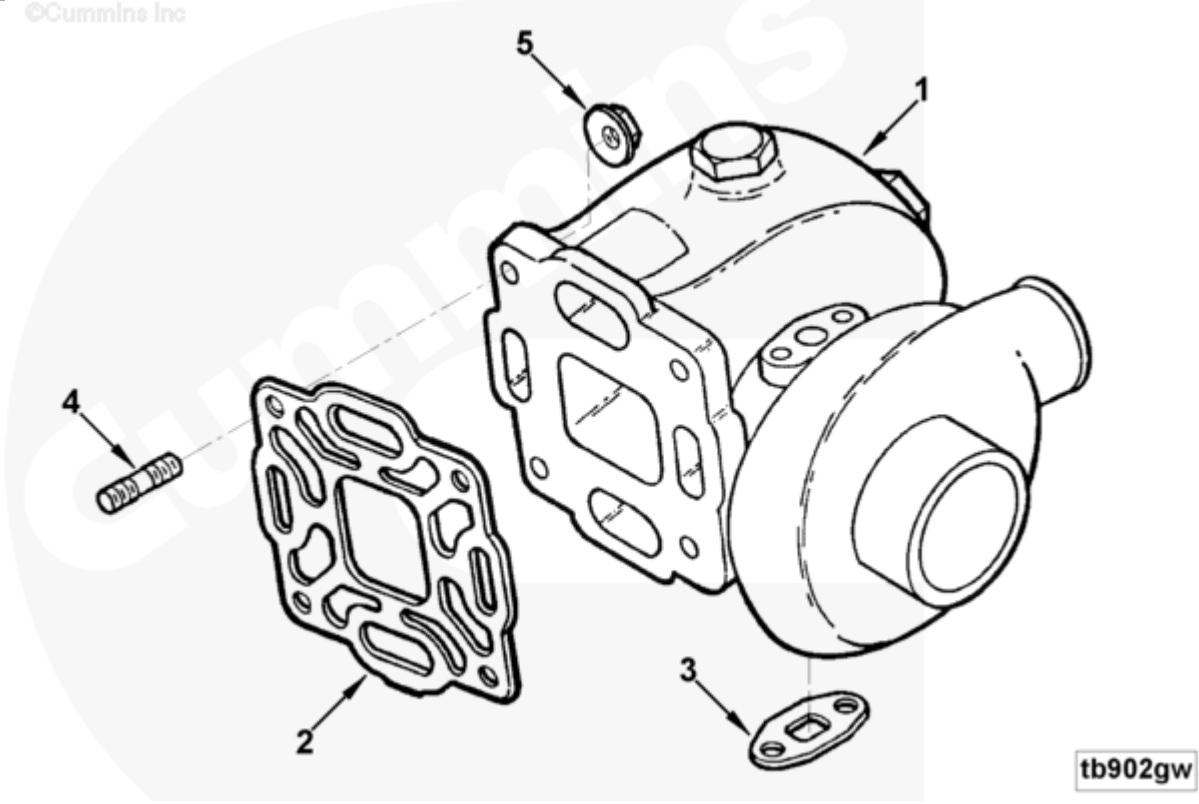

SMALL | MEDIUM | LARGE

Cart	Ref No	Part Number	Part Description	Required	Remarks
View My Cart					
		PP9782	Turbocharger		Turbocharger...(More)

					Engine Family: B Series
					Turbocharger Location: RMSO
					Base ID17 Turbocharger:
					3528781
					Turbocharger Type: Non-
					wastegate
					Engine Cylinders: 6
					5/8 inch water supply line.
<input type="checkbox"/>		3802304	Turbocharger Kit	1	
	1	3528781	Turbocharger	1	
<input type="checkbox"/>	2	3921926	Turbocharger Gasket	1	
<input type="checkbox"/>	3	3765575	Turbocharger Gasket	1	
<input type="checkbox"/>	5	3919666	Double End Plain Stud	4	
<input type="checkbox"/>	4	3818824	Hexagon Flange Nut	4	M10 X 1.50.